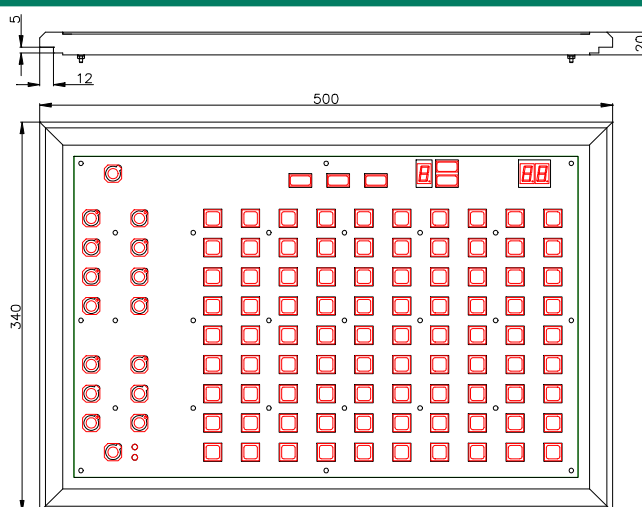

Speaker Keyboard ABK

TECHNICAL DATA

Mechanical Dimensions

Technical Specifications

Product Description	Bingo Speaker Keyboard
Number of Numerical Keys	90 keys with back-light
Function Keys	16 keys (12 keys with back-light)
Display	Active Prize, Balls Counter
Power Supply	Continuous Current 5 V \pm 5%
Power Consumption	10 W
Isolation Type	Class III
External Dimensions (W x H x D)	500x340x12 mm
Weight	3.20 kg
Operating Temperature	0 to 55 °C
Humidity Rating	10% to 90% (non-condensing)
Cooling System	Free Convection
Security Standards	CE

Input / Outputs Terminals

Signal	Connector
BCS (RS-232)	D-sub 9 pin male

Accessories

Included Accessories	
Technical Handbook	1
Control Cable 3 m length / RS-232	1
External Power Supply	1
Input :100-240Vac 1A 47-63Hz	
Output : 5Vdc 2.5A	