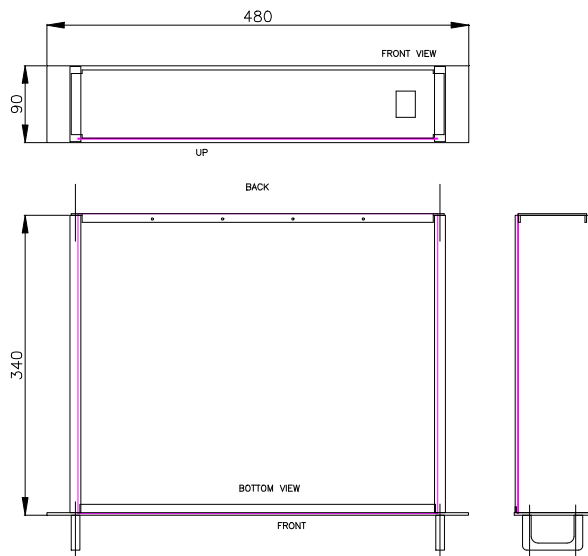

Universal Controller "UC"

TECHNICAL DATA

Mechanical Dimensions

Terminal Lay-out

Technical Specifications

Product description	Bingo Peripherals real-time Controller
Power Supply	100-240 V AC $\pm 10\%$, 50-60 Hz
Power Consumption	40 W
Isolation Type	Class I (Grounding needed)
External Dimensions (W x H x D)	480x90x340 mm (SUBRACK 19")
Weight	4.00 kg
Operating Temperature	0 to 55 °C
Humidity Rating	10% to 90% (non-condensing)
Cooling System	Free convection
Security Standards	CE

Input / Output Terminals

Signal	Connector
BLOWERS 1 & 2	D-sub 9 pin female
BCS (RS-232)	D-sub 9 pin male
VIDEO MATRIX	D-sub 9 pin female

Signal	Connector
MCA	D-sub 9 pin female
AUX1	D-sub 15 pin female
AUX2	D-sub 9 pin female
MODULES 1-4	D-sub 9 pin female