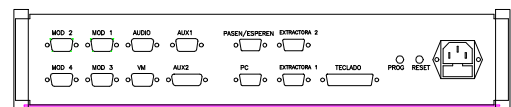

Universal Controller "UC"

TECHNICAL DATA

Mechanical Dimensions

Terminal Lay-out

Technical Specifications

Product description	Bingo Peripherals real-time Controller
Power Supply	100-240 V AC $\pm 10\%$, 50-60 Hz
Power Consumption	40 W
Isolation Type	Class I (Grounding needed)
External Dimensions (W x H x D)	480x90x340 mm (SUBRACK 19")
Weight	4.00 kg
Operating Temperature	0 to 55 °C
Humidity Rating	10% to 90% (non-condensing)
Cooling System	Free convection
Security Standards	CE

Input / Output Terminals

Signal	Connector
BLOWERS 1 & 2	D-sub 9 pin female
BCS (RS-232)	D-sub 9 pin male
VIDEO MATRIX	D-sub 9 pin female

Signal	Connector
MCA	D-sub 9 pin female
AUX1	D-sub 15 pin female
AUX2	D-sub 9 pin female
MODULES 1-4	D-sub 9 pin female