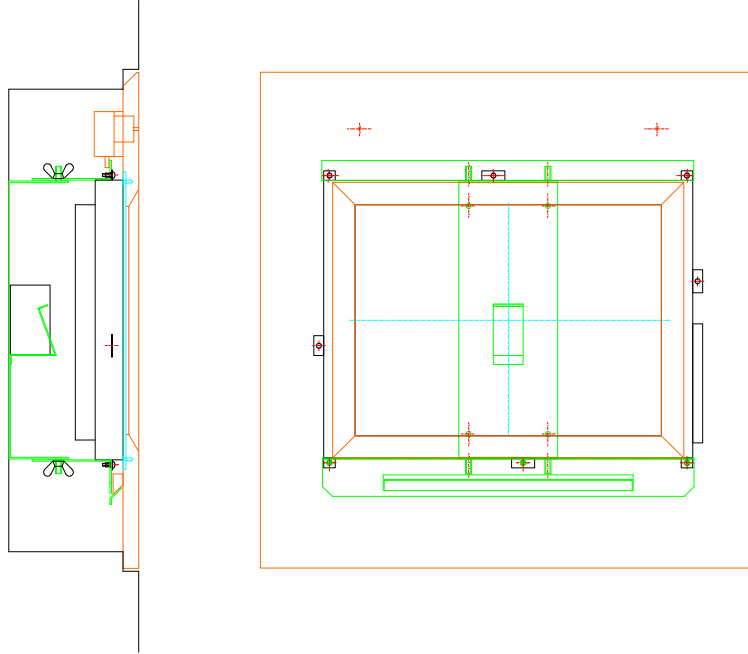

Color TFT 15" Screen Frame

TECHNICAL DATA

Mechanical Dimensions

Technical Specifications

Product Description	Wall SVGA screen based on LCD-TFT 15" technology
Flashboard Color	Silver (external)
External Dimensions (W x H x D)	500x500x130 mm
Weight	6 kg approx.
TFT specifications	See TFT technical specifications

Input / Output Terminals

(see TFT Screen Technical Specifications)