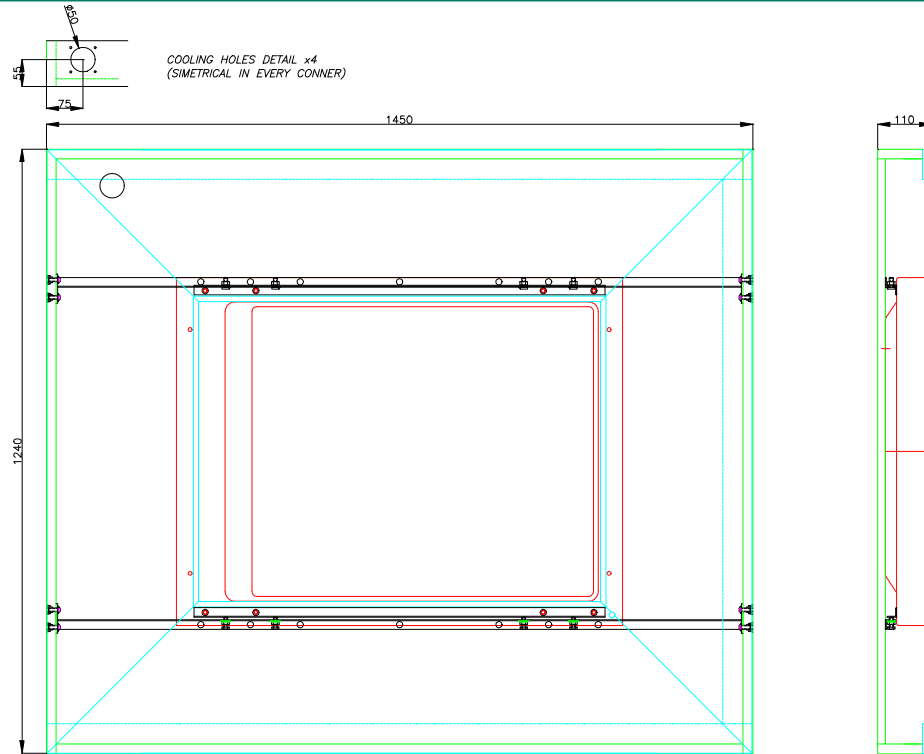

40" Plasma Screen - 124

TECHNICAL DATA

Mechanical Dimensions

Technical Specifications

Product Description	Wall extra-flat screen with 40" commercial plasma screen
Flashboard frame color	Blue
Screen Size (W x H)	806x604.8 mm (diagonal 40")
Power Supply	220-240 V AC, 50-60 Hz
Power Consumption	360 W
Isolation Type	Class I (Grounding needed)
External Dimensions (W x H x D)	1450x1240x110 mm (without Frames)
Weight	60 kg + Plasma approx.
Operating Temperature	0° to 40°C
Humidity Rating	20% to 80% (non-condensing)
Cooling System	Forced cooling with 4 Fans
Security Standards	CE
Plasma specifications	see Plasma technical specifications

Input / Output Terminals

(see Plasma Screen Technical Specifications)

Accessories

Included Accessories		Optional Accessories
Frame A17 L145	2	Frame LAT A17 L124